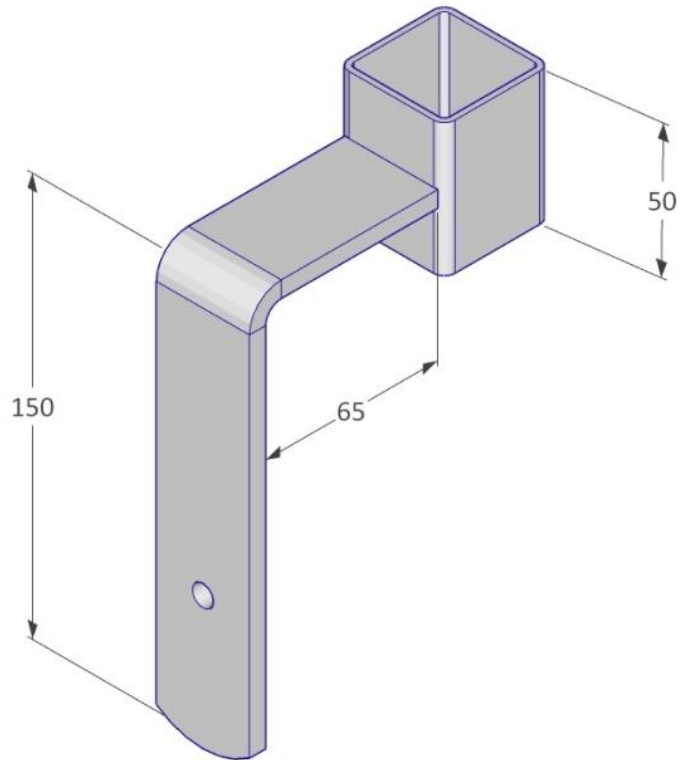

178 x 111 x 40 mm

0,7 kg

Steel / HDG

Description

Together with Vivatec steel mesh barrier and the VT Post 1200 Timber, this holder forms a three-part edge protection made of wood. The VT Toeboard Holder is used to hold a foot board and thus prevents objects from falling down.

mm

500 pcs / Eurobox

1240 x 835 x 970 mm

420 kg

General Safety

Health and Safety Regulation should be followed at all times. For more information → viva-tec.com/safety