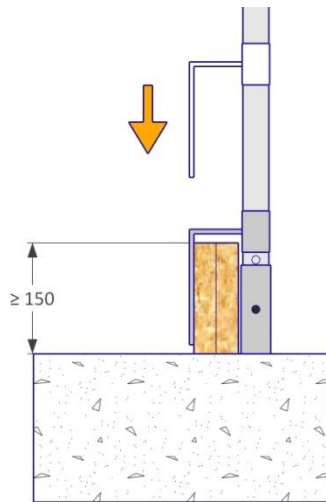

178 x 111 x 40 mm

0,7 kg

Steel / HDG

Description

Together with Vivatec steel mesh barrier and the VT Post 1200 Timber, this holder forms a three-part edge protection made of wood. The VT Toeboard Holder is used to hold a foot board and thus prevents objects from falling down.

mm

500 pcs / Eurobox

1240 x 835 x 970 mm

420 kg

General Safety

Health and Safety Regulation should be followed at all times. For more information → viva-tec.com/safety