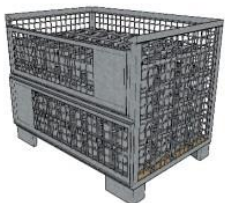

178 x 111 x 40 mm

0,7 kg

Steel / HDG

Description

Together with Vivatec steel mesh barrier and the VT Post 1200 Timber, this holder forms a three-part edge protection made of wood. The VT Toeboard Holder is used to hold a foot board and thus prevents objects from falling down.

mm

500 pcs / Eurobox

1240 x 835 x 970 mm

420 kg

General Safety

Health and Safety Regulation should be followed at all times. For more information → viva-tec.com/safety